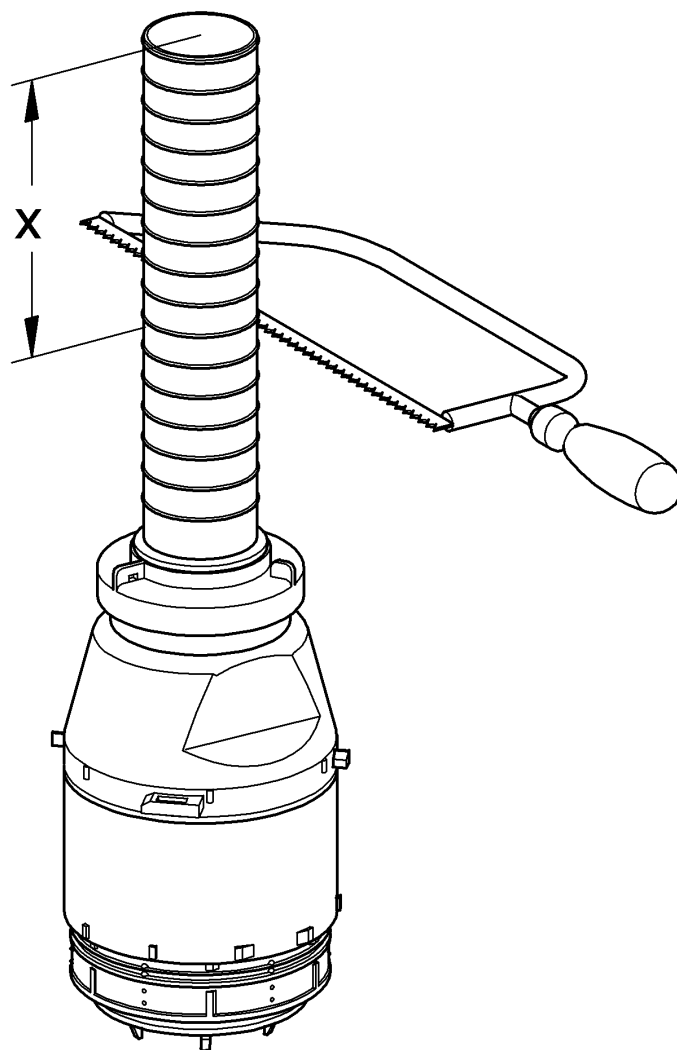

ENJOY WATER®

43 486

x = 90 mm

x = 42 mm

x = 0 mm

x = 103 mm

x = 83 mm

# GROHE

ENJOY WATER®

9l

6l

x = 157 mm

→ 02.97

x = 115 mm

03.97 →

x = 153 mm

x = 111 mm