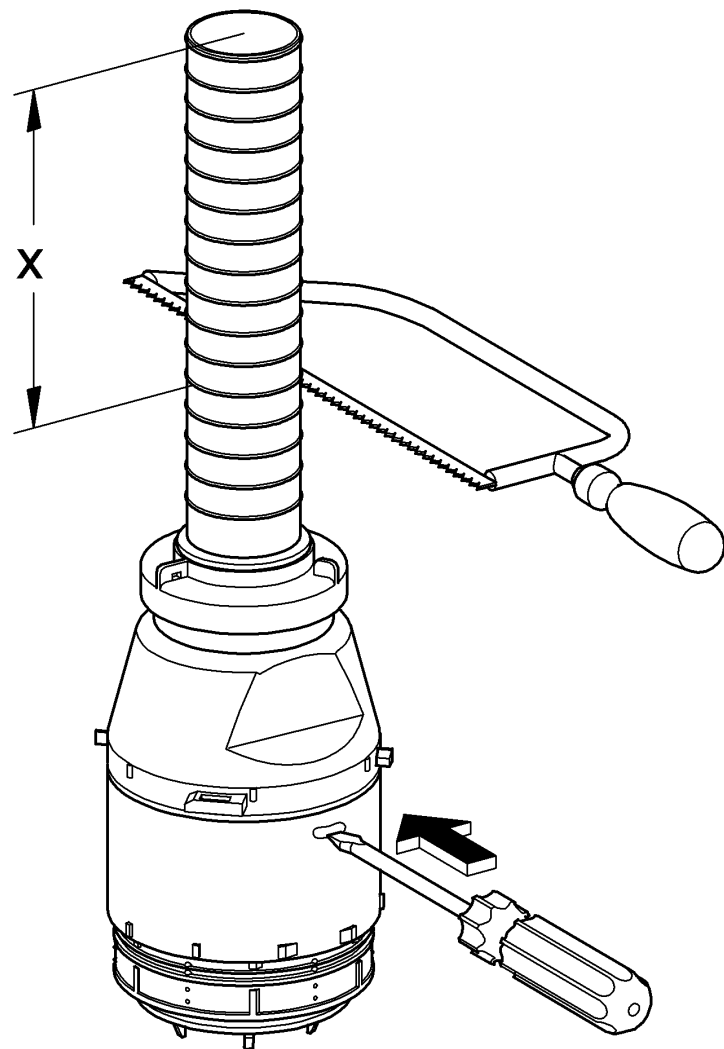

ENJOY WATER®

43 486

x = 90 mm

x = 42 mm

x = 0 mm

x = 103 mm

x = 83 mm

# GROHE

ENJOY WATER®

9l

6l

x = 157 mm

→ 02.97

x = 115 mm

03.97 →

x = 153 mm

x = 111 mm