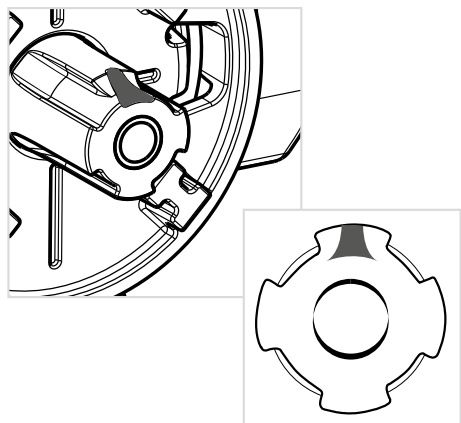

SERIES VRG230

ESBE
NO.1 IN HYDRONIC SYSTEM CONTROL

Mtrl.nr. 9814 02 72 • Ritn.nr. 7048 utg C • Rev. 1605

Series VRG231
Series VRG232
Series VRG233
Series VRG238

CE
PED 2014/68/EU, article 4.3

1

i

i

Piping Schematics are General Representations

2

a

b

i

<http://www.esbe.eu/global/en/products/rotary-valves>