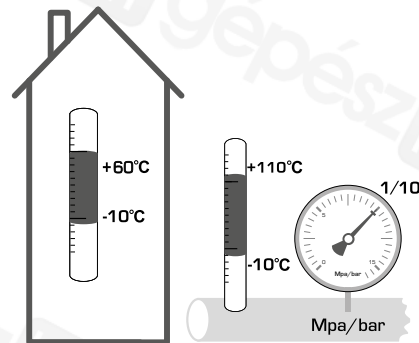

SERIES VRG230

ESBE
NO.1 IN HYDRONIC SYSTEM CONTROL

Mtrl.nr. 9814 02 72 • Ritn.nr. 7048 utg C • Rev. 1605

Series VRG231
Series VRG232
Series VRG233
Series VRG238

CE
PED 2014/68/EU, article 4.3

1

i

i