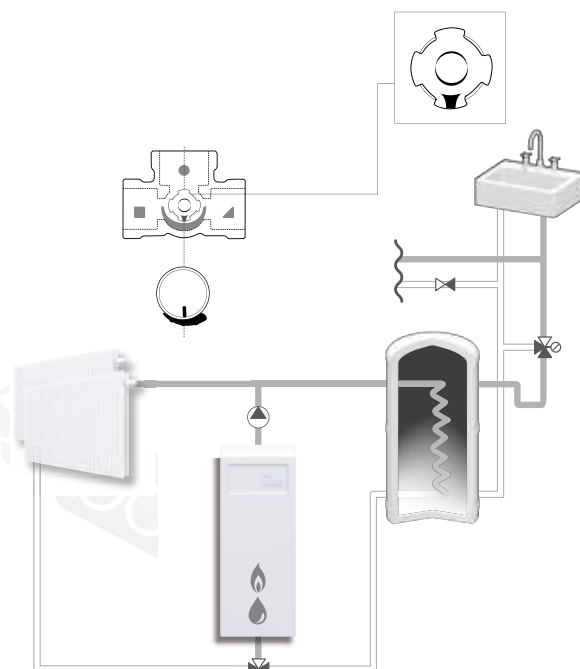

SERIES VRG230

ESBE
NO.1 IN HYDRONIC SYSTEM CONTROL

Mtrl.nr. 9814 02 72 • Ritn.nr. 7048 utg C • Rev. 1605

Series VRG231
Series VRG232
Series VRG233
Series VRG238

CE
PED 2014/68/EU, article 4.3

1

i

i

Piping Schematics are General Representations

2

a

b

i

<http://www.esbe.eu/global/en/products/rotary-valves>