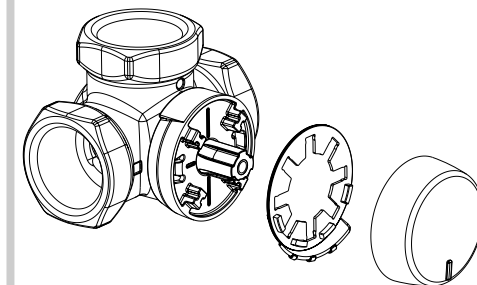

SERIES VRG230

ESBE
NO.1 IN HYDRONIC SYSTEM CONTROL

Mtrl.nr. 9814 02 72 • Ritn.nr. 7048 utg C • Rev. 1605

Series VRG231
Series VRG232
Series VRG233
Series VRG238

CE
PED 2014/68/EU, article 4.3

1

i

i

Piping Schematics are General Representations

2

a

b

i

<http://www.esbe.eu/global/en/products/rotary-valves>