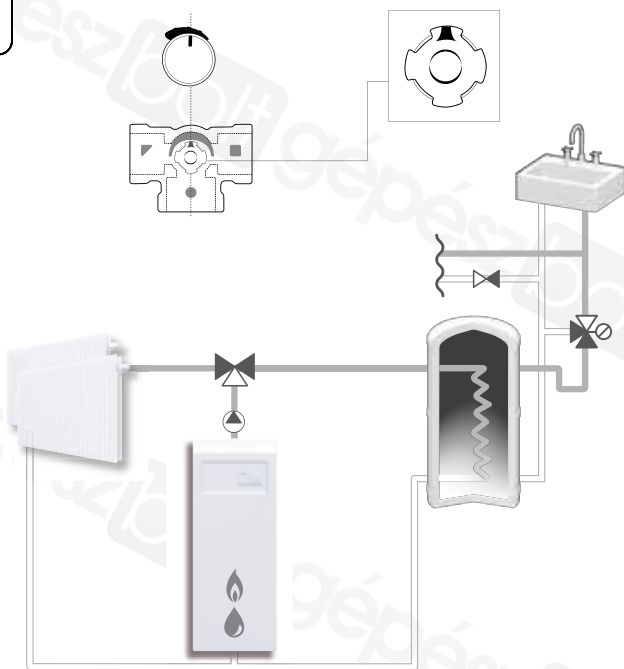

SERIES VRG230

ESBE
NO.1 IN HYDRONIC SYSTEM CONTROL

Mtrl.nr. 9814 02 72 • Ritn.nr. 7048 utg C • Rev. 1605

Series VRG231
Series VRG232
Series VRG233
Series VRG238

CE
PED 2014/68/EU, article 4.3

1

i

i

Piping Schematics are General Representations

2

a

b

i

<http://www.esbe.eu/global/en/products/rotary-valves>