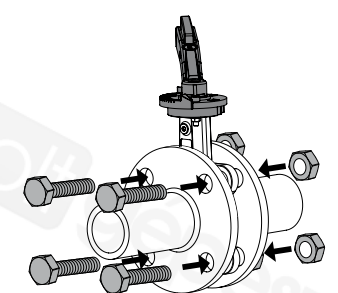

**SERIES VBF100**

Series VBF125

PED 2014/68/EU, article 4.3

Mtrl.nr: 98141045 • Ritn.nr: 8562 vers. B • Rev. 1905

**1**

**i**

360° ✓

-90°/90° ✓

**2**

**3**

**4**

**5**

1/2/3/4=50%  
5/6/7/8=100%

**6**

**i**

<http://www.esbe.eu/global/en/products/rotary-valves>