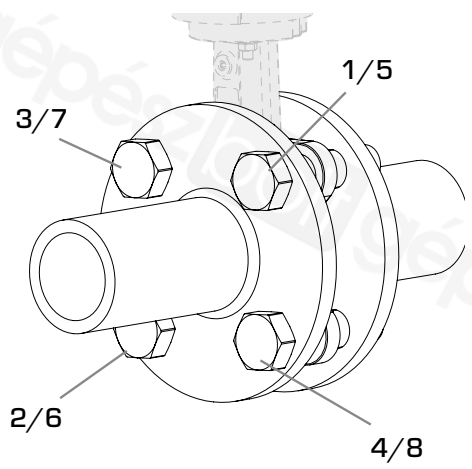

**SERIES VBF100**

Series VBF125

PED 2014/68/EU, article 4.3

Mtrl.nr: 98141045 • Ritn.nr: 8562 vers. B • Rev. 1905

**1**

**i**

360° ✓

-90°/90° ✓

**2**

**3**

**4**

**5**

1/2/3/4=50%  
5/6/7/8=100%

**6**

**i**

<http://www.esbe.eu/global/en/products/rotary-valves>