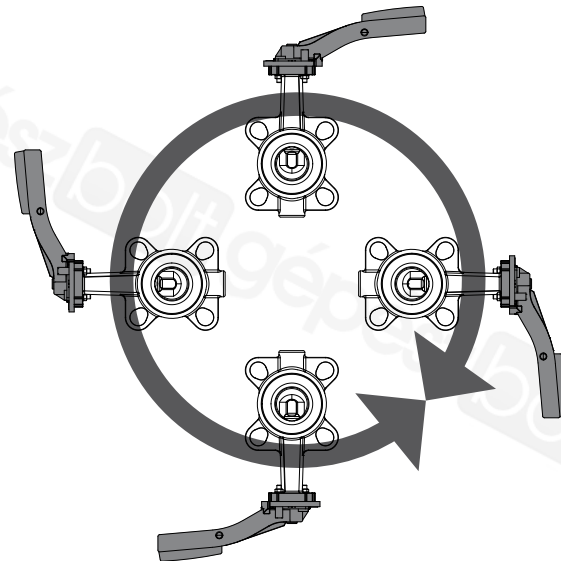

**SERIES VBF100**

Series VBF125

PED 2014/68/EU, article 4.3

Mtrl.nr: 98141045 • Ritn.nr: 8562 vers. B • Rev. 1905

**1**

**i**

360° ✓

-90°/90° ✓

**2**

**3**

**4**

**5**

1/2/3/4=50%  
5/6/7/8=100%

**6**

**i**

<http://www.esbe.eu/global/en/products/rotary-valves>