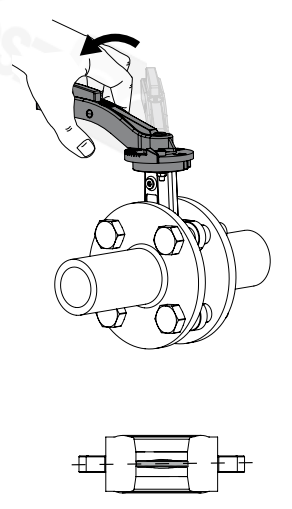

**SERIES VBF100**

Series VBF125

PED 2014/68/EU, article 4.3

Mtrl.nr: 98141045 • Ritn.nr: 8562 vers. B • Rev. 1905

**1**

**i**

360° ✓

-90°/90° ✓

**2**

**3**

**4**

**5**

1/2/3/4=50%  
5/6/7/8=100%

**6**

**i**

<http://www.esbe.eu/global/en/products/rotary-valves>