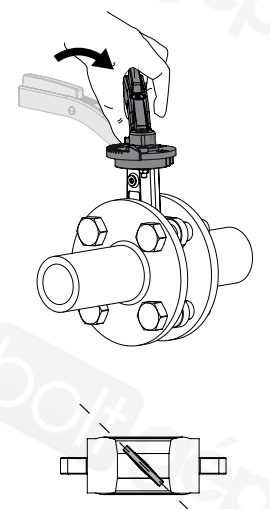

**SERIES VBF100**

Series VBF125

PED 2014/68/EU, article 4.3

Mtrl.nr: 98141045 • Ritn.nr: 8562 vers. B • Rev. 1905

**1**

**i**

360° ✓

-90°/90° ✓

**2**

**3**

**4**

**5**

1/2/3/4=50%  
5/6/7/8=100%

**6**

**i**

<http://www.esbe.eu/global/en/products/rotary-valves>