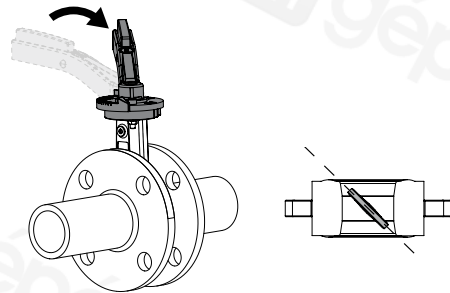

**SERIES VBF100**

Series VBF125

PED 2014/68/EU, article 4.3

Mtrl.nr: 98141045 • Ritn.nr: 8562 vers. B • Rev. 1905

**1**

**i**

360° ✓

-90°/90° ✓

**2**

**3**

**4**

**5**

1/2/3/4=50%  
5/6/7/8=100%

**6**

**i**

<http://www.esbe.eu/global/en/products/rotary-valves>