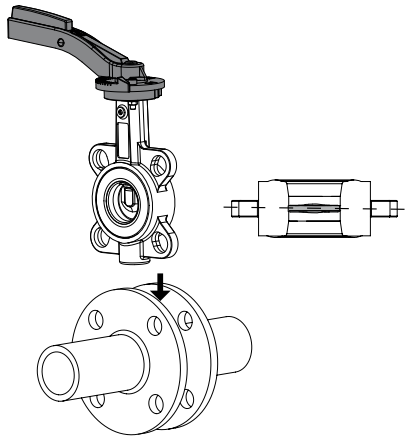

**SERIES VBF100**

Series VBF125

PED 2014/68/EU, article 4.3

Mtrl.nr: 98141045 • Ritn.nr: 8562 vers. B • Rev. 1905

**1**

**i**

360° ✓

-90°/90° ✓

**2**

**3**

**4**

**5**

1/2/3/4=50%  
5/6/7/8=100%

**6**

**i**

<http://www.esbe.eu/global/en/products/rotary-valves>