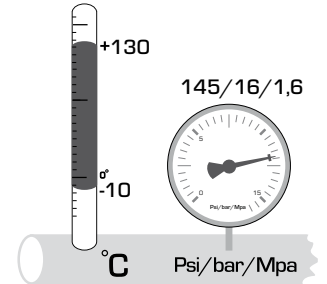

**SERIES VBF100**

Series VBF125

PED 2014/68/EU, article 4.3

Mtrl.nr: 98141045 • Ritn.nr: 8562 vers. B • Rev. 1905

**1**

**i**

360° ✓

-90°/90° ✓

**2**

**3**

**4**

**5**

1/2/3/4=50%  
5/6/7/8=100%

**6**

**i**

<http://www.esbe.eu/global/en/products/rotary-valves>