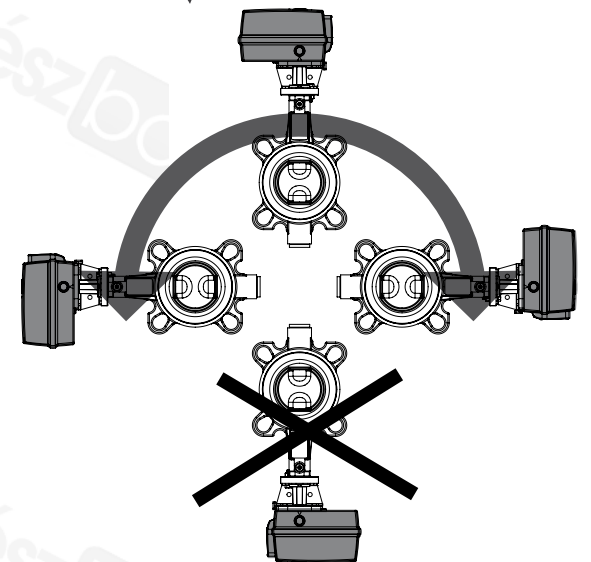

**SERIES VBF100**

Series VBF125

PED 2014/68/EU, article 4.3

Mtrl.nr: 98141045 • Ritn.nr: 8562 vers. B • Rev. 1905

**1**

**i**

360° ✓

-90°/90° ✓

**2**

**3**

**4**

**5**

1/2/3/4=50%  
5/6/7/8=100%

**6**

**i**

<http://www.esbe.eu/global/en/products/rotary-valves>